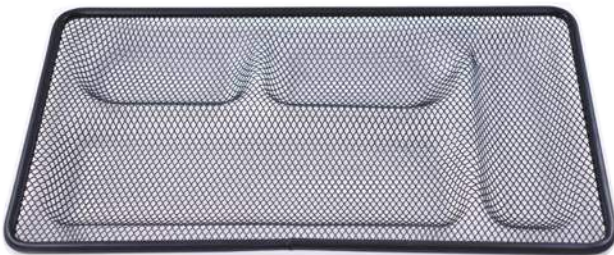

MLT2-S

Mesh Letter Tray 35.5 x 24 x 7.5cm

M3TLR1-B

Mesh 3 Tier Letter Rack
29.5 x 35x 27.5 cm

MMF1-B

Mesh Magazine File
25 x 7.5 x 33cm

MMF2-S

Mesh Magazine File
27.5 x 8.5 x 35cm, Silver

MMF3-B

Mesh Magazine File
27.8 x 8.5 x 35cm, Black

MPP3-B

Mesh Multifunctional Round Shape Pen Holder
10 x 14 x 10cm, Black

MPP2-S

Mesh Multifunctional Moon Shape Pen Holder
10 x 14 x 10cm, Silver

MMH3-B

Mesh Memo and Paper Clip Organizer
16 x 10 x 5.5cm, Black

MMH2-B

Mesh Memo and Paper Clip Organizer
14 x 8 x 3.5cm, Black

WMDO2-B

Mesh Multifunctional Round Shape Pen Holder
10 x 14 x 10cm, Black

MPP5-B

Mesh Square Pencil Tray
27.8 x 9.1 x 3.3cm, Black

MPP4-B

Mesh Office Pencil Tray
25 x 8.5 x 3.5cm, Black